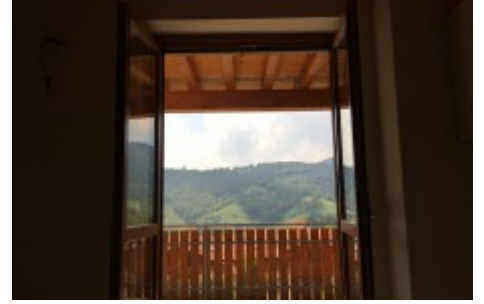

King of Hearts

Serina - La Pineta

45.781187426919125, 9.753608243523558

Overview

Location:Mountain	Sale Price:€	Sale in Bitcoin:Yes
Total area:65mq2	External area:20	Bedrooms:2
Bathrooms:1	Reference:	

Indoor amenities

- ✓ Independent heating system
- ✓ Bathroom with shower
- ✓ Visible wood

Outdoor amenities

- ✓ Terrace
- ✓ Landscape

Distances

- ✓ Pool 300
- ✓ Ski run 3Km
- ✓ Sports area 500mt
- ✓ Pharmacies 600mt
- ✓ Market 500mt
- ✓ Restaurant 500km
- ✓ Bus 300mt