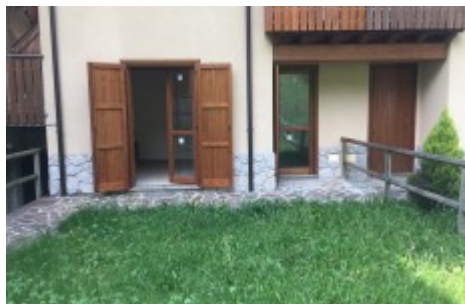

Jewel of Serina

Serina - La Pineta

45.87283169411216, 9.731058606866213

Overview

Location:Mountain	Sale Price:€	Sale in Bitcoin:Yes
Total area:55mq2	External area:80	Bedrooms:2
Bathrooms:1	Reference:	

Indoor amenities

- ✓ Independent heating system
- ✓ Bathroom with shower

Outdoor amenities

- ✓ Garden
- ✓ Possibility to have garage
- ✓ Landscape

Distances

- ✓ Pool 100
- ✓ Ski run 3Km
- ✓ Sports area 50mt
- ✓ Pharmacies 500mt
- ✓ Market 500mt
- ✓ Restaurant 0.5km
- ✓ Bus 300mt