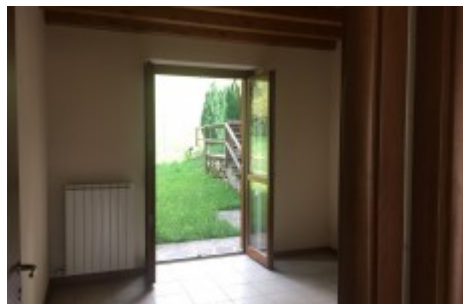

Jewel of Serina

Serina - La Pineta

45.87283169411216, 9.731058606866213

Overview

Location:Mountain	Sale Price:€	Sale in Bitcoin:Yes
Total area:55mq2	External area:80	Bedrooms:2
Bathrooms:1	Reference:	

Indoor amenities

- ✓ Independent heating system
- ✓ Bathroom with shower

Outdoor amenities

- ✓ Garden
- ✓ Possibility to have garage
- ✓ Landscape

Distances

- ✓ Pool 100
- ✓ Ski run 3Km
- ✓ Sports area 50mt
- ✓ Pharmacies 500mt
- ✓ Market 500mt
- ✓ Restaurant 0.5km
- ✓ Bus 300mt