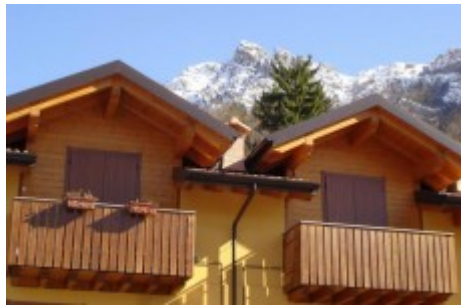

Charm of Serina

Serina - La Pineta

46.0444213689801, 9.746291862936232

Mountain under the arcades

Overview

Location:Montain	Sale Price:€	Sale in Bitcoin:Yes
Total area:55mq2	External area:70	Bedrooms:3
Bathrooms:1	Reference:	